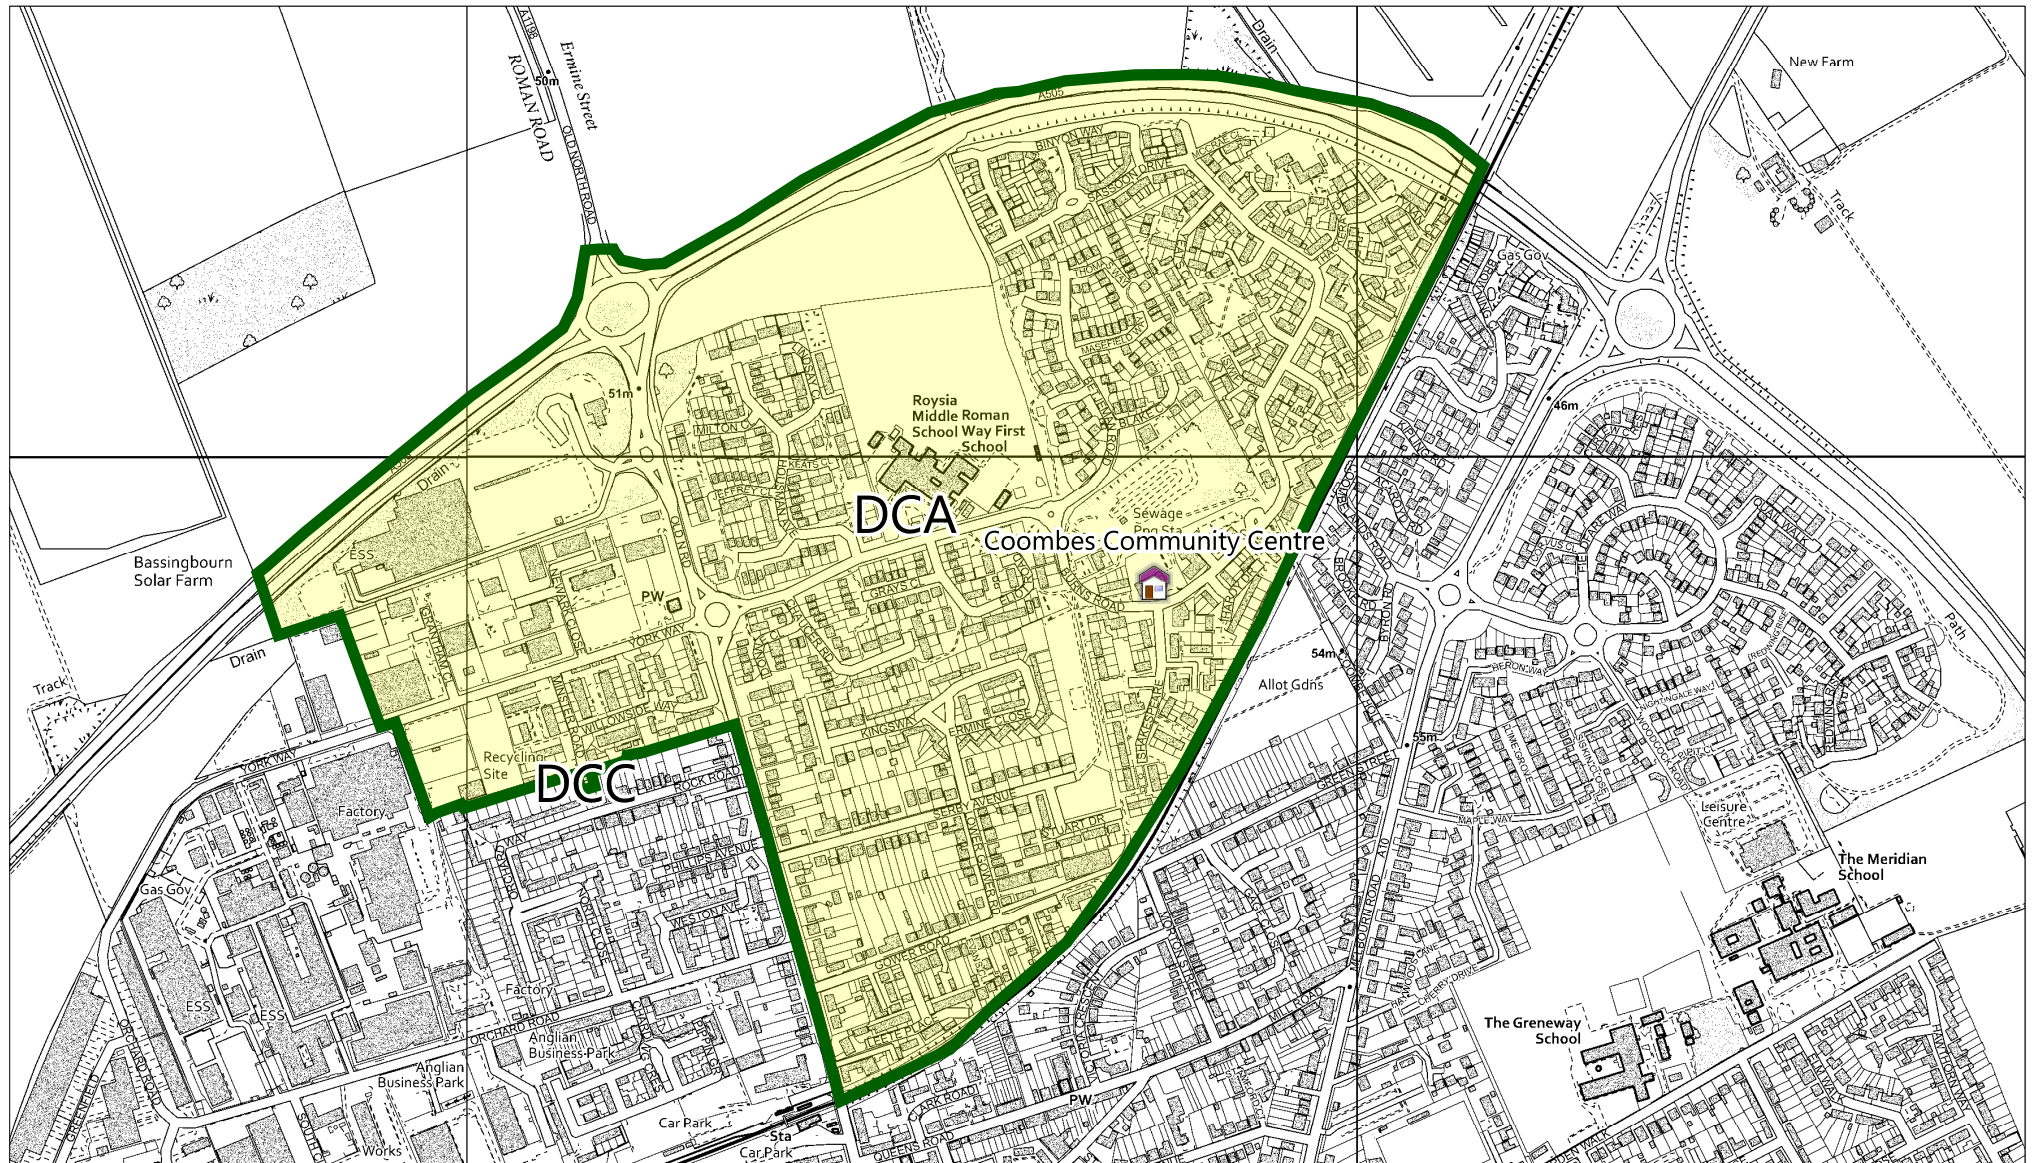

Coombes Community Centre - Royston Palace Ward

Coombes Community Centre, Burns Road,
Royston, Herts, SG8 5PT

NORTH HERTFORDSHIRE DISTRICT COUNCIL

Scale: 1:8500
Date: 13:08:19

© Crown copyright and database rights 2019 Ordnance Survey 100018622